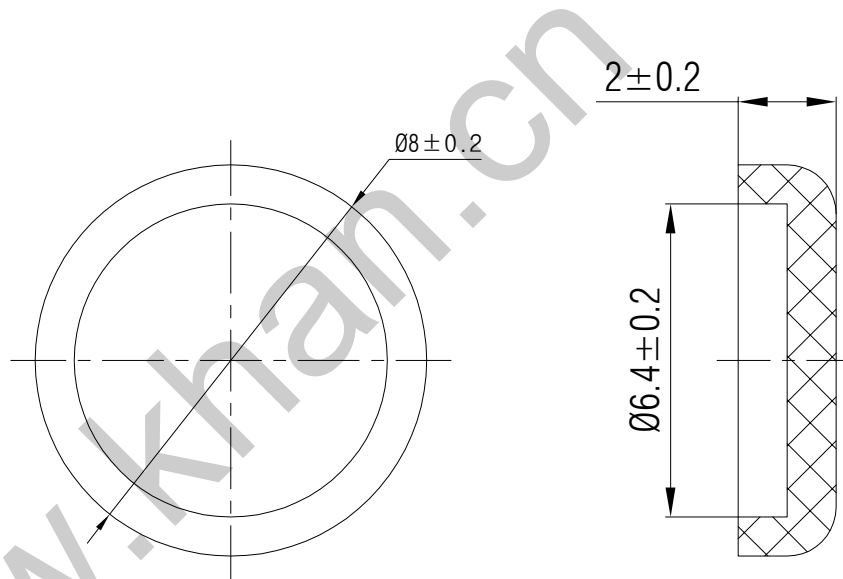

SWITCH CAP
P/N:SC003

Materials GP.PC

Color White,Black
(OEM AVAILABLE)

Packaging

Bulk Package

Inner Package: Plastic bag

Outer Package: Carton

WENZHOU KHAN ELECTRONIC

VERSION		PROJECTION	DESIGNED	Wei Lin
KH14FE22E			CHECKED	ZhongJu Peng
SCALE	SIZE	 Dimensions are shown:mm(inches)	APPROVED	Johan Xu
5:1	A4		2022.05.11	